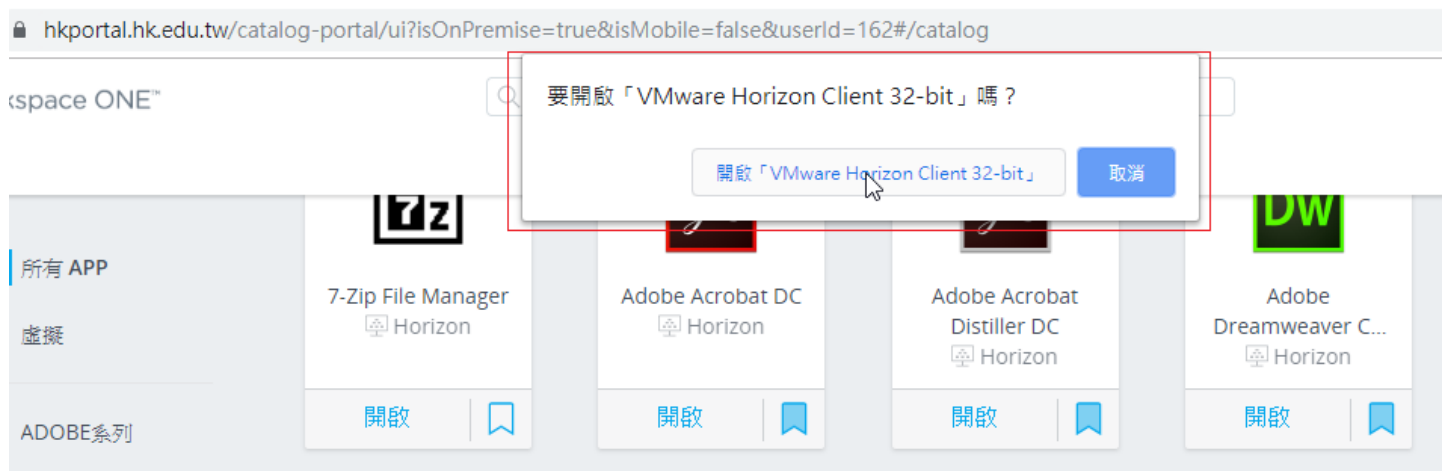

# 一、 弘光應用雲軟體使用手冊

The screenshot shows the top section of the Hungkuang University website. At the top left is the university's logo and name: 弘光科技大學 (HUNGKUANG UNIVERSITY). To the right are navigation links: 回首頁 (Home), 轉換簡體 (Switch to Simplified Chinese), English, 網站導覽 (Site Navigation), and 站內搜尋 (Site Search). Below this is a horizontal menu with ten items: 關於弘光 (About HGU), 招生資訊 (Admission Information), 在校學生 (Current Students), 教師職員 (Faculty and Staff), 校友來賓 (Alumni and Guests), 教學單位 (Academic Units), 行政單位 (Administrative Units), 圖資服務 (Library Services), 最新公告 (Latest Announcements), and 相關機構 (Related Organizations). A large banner below the menu features a photo of students in chef hats and text: 每年補助230位以上學生海外實習 (Subsidizing more than 230 students for overseas internships every year) and 每人一萬! (One ten thousand for each person!). On the right side of the banner, there is a vertical list of service links: 單一登入平台 (Single Sign-On Platform), 資訊服務平台 (Information Services Platform), 圖書服務平台 (Library Services Platform), and 軟體雲平台 (Software Cloud Platform). To the right of these links are two buttons: 軟體雲登入 (Software Cloud Login) and 軟體雲簡版操作說明 (Software Cloud Simplified Version Operation Guide).

輸入單一登入平台帳密

The screenshot shows the login page for Workspace ONE. At the top center is the Workspace ONE logo, which consists of a colorful hexagon made of smaller triangles. Below the logo is the text "Workspace ONE". The page has two input fields: "使用者名稱" (Username) with the value "smile.wind" and "密碼" (Password) with a masked value "\*\*\*\*\*". Below these fields is the domain "hk.edu.tw". A large blue button labeled "登入" (Login) is positioned below the domain. Underneath the button are two links: "忘記密碼?" (Forgot Password?) and "變更為不同網域" (Change to different domain). At the bottom of the page is the VMware logo.