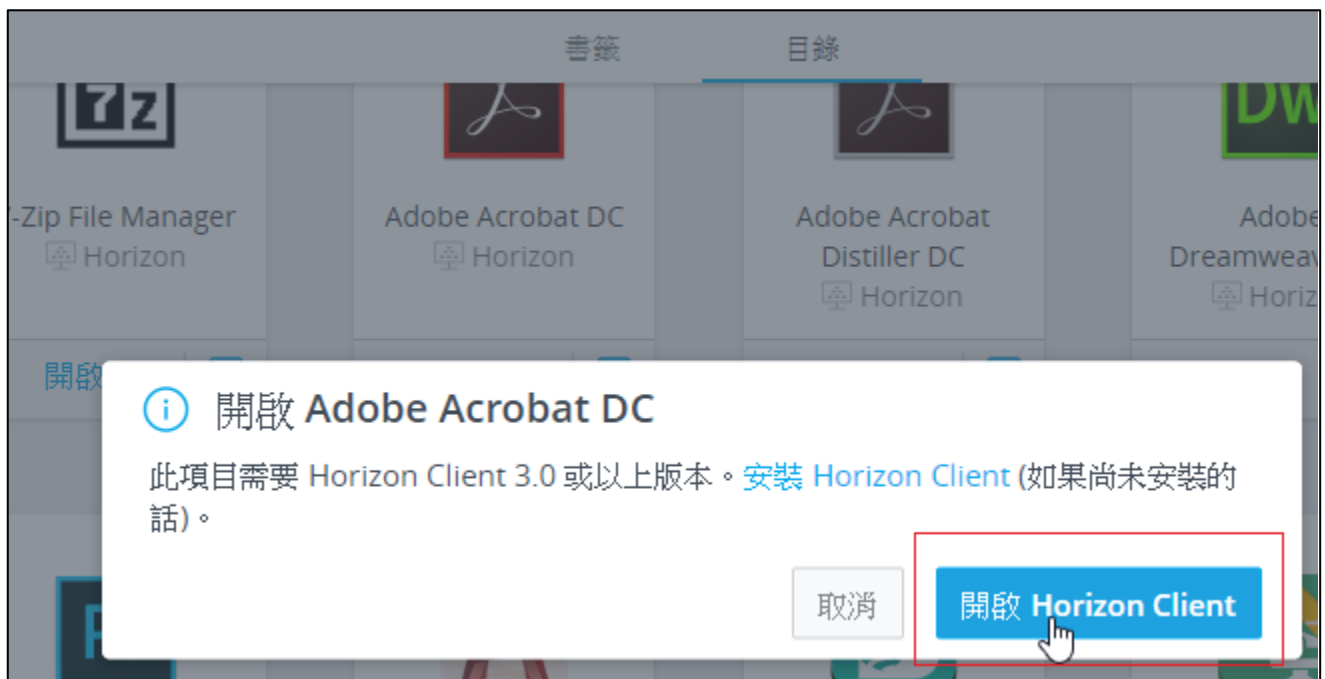

# 一、 弘光應用雲軟體使用手冊

The screenshot shows the top section of the Hungkuang University website. At the top left is the university's logo and name: 弘光科技大學 (HUNGKUANG UNIVERSITY). To the right are navigation links: 回首頁 (Home), 轉換簡體 (Switch to Simplified Chinese), English, 網站導覽 (Site Navigation), and 站內搜尋 (Site Search). Below this is a horizontal menu with ten items: 關於弘光 (About HGU), 招生資訊 (Admission Information), 在校學生 (Current Students), 教師職員 (Faculty and Staff), 校友來賓 (Alumni and Guests), 教學單位 (Academic Units), 行政單位 (Administrative Units), 圖資服務 (Library Services), 最新公告 (Latest Announcements), and 相關機構 (Related Organizations). A large banner below the menu features a photo of students in chef hats and text: 每年補助230位以上學生海外實習 (Subsidizing more than 230 students for overseas internships every year) and 每人一萬! (One ten thousand for each person!). On the right side of the banner, there is a vertical list of service links: 單一登入平台 (Single Sign-On Platform), 資訊服務平台 (Information Services Platform), 圖書服務平台 (Library Services Platform), and 軟體雲平台 (Software Cloud Platform). To the right of these links are two buttons: 軟體雲登入 (Software Cloud Login) and 軟體雲簡版操作說明 (Software Cloud Simplified Version Operation Guide).

輸入單一登入平台帳密

The screenshot shows the login page for Workspace ONE. At the top center is the Workspace ONE logo, which consists of a colorful hexagon made of smaller triangles. Below the logo is the text "Workspace ONE". The page has two input fields: "使用者名稱" (Username) with the value "smile.wind" and "密碼" (Password) with a masked value "\*\*\*\*\*". Below these fields is the domain "hk.edu.tw". A large blue button labeled "登入" (Login) is positioned below the domain. Underneath the button are two links: "忘記密碼?" (Forgot Password?) and "變更為不同網域" (Change to different domain). At the bottom of the page is the VMware logo.