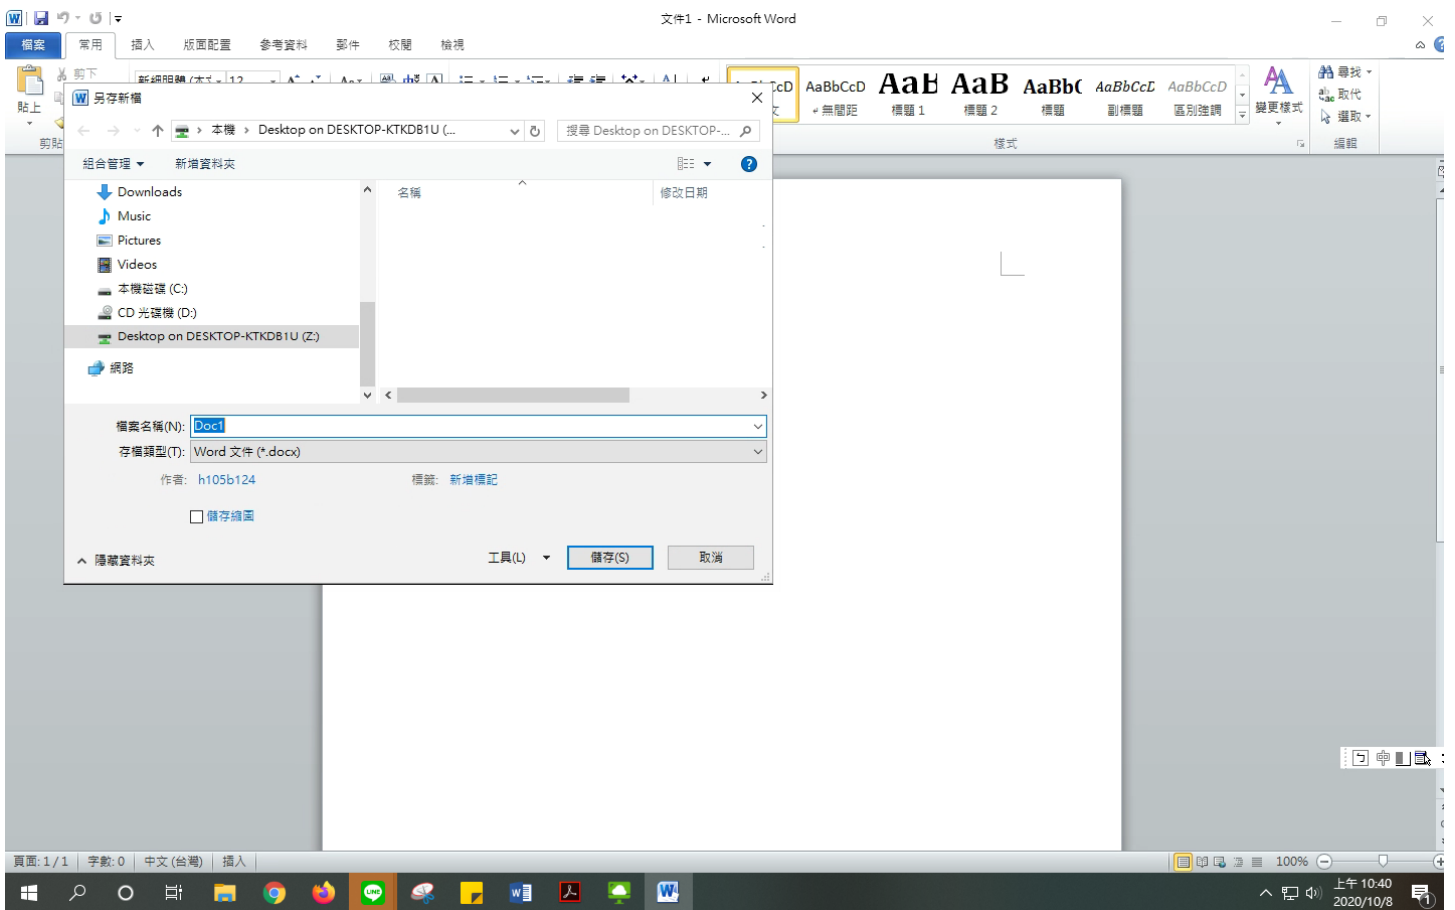

# 一、 弘光應用雲軟體使用手冊

The screenshot shows the top section of the Hungkuang University website. At the top left is the university's logo and name: 弘光科技大學 (HUNGKUANG UNIVERSITY). To the right are navigation links: 回首頁 (Home), 轉換簡體 (Switch to Simplified Chinese), English, 網站導覽 (Site Navigation), and 站內搜尋 (Site Search). Below this is a horizontal menu with ten items: 關於弘光 (About HGU), 招生資訊 (Admission Information), 在校學生 (Current Students), 教師職員 (Faculty and Staff), 校友來賓 (Alumni and Guests), 教學單位 (Academic Units), 行政單位 (Administrative Units), 圖資服務 (Library Services), 最新公告 (Latest Announcements), and 相關機構 (Related Organizations). A large banner below the menu features a photo of students in chef hats and text: 每年補助230位以上學生海外實習 (Subsidizing more than 230 students for overseas internships every year) and 每人一萬! (One ten thousand for each person!). On the right side of the banner, there is a vertical list of service links: 單一登入平台 (Single Sign-On Platform), 資訊服務平台 (Information Services Platform), 圖書服務平台 (Library Services Platform), and 軟體雲平台 (Software Cloud Platform). To the right of these links are two buttons: 軟體雲登入 (Software Cloud Login) and 軟體雲簡版操作說明 (Software Cloud Simplified Version Operation Guide).

輸入單一登入平台帳密

The screenshot shows the login page for Workspace ONE. At the top center is the Workspace ONE logo, which consists of a colorful hexagon made of smaller triangles. Below the logo is the text "Workspace ONE". The page has two input fields: "使用者名稱" (Username) with the value "smile.wind" and "密碼" (Password) with a masked value "\*\*\*\*\*". Below these fields is the domain "hk.edu.tw". A large blue button labeled "登入" (Login) is positioned below the domain. Underneath the button are two links: "忘記密碼?" (Forgot Password?) and "變更為不同網域" (Change to different domain). At the bottom of the page is the VMware logo.